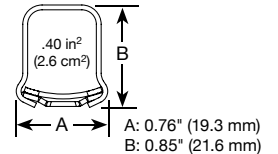

HBL500, HBL700 and HBL750 Series Metal Raceway

Color	Base and Cover, 10 Ft.		
Ivory	HBL50010IV	HBL70010IV	HBL75010IV
White	HBL50010W	HBL70010W	HBL75010W
Color	Base and Cover, 5 Ft.		
Ivory	HBL5005IV	-	HBL7505IV
White	-	-	-

Note: See page O-9 for plates and communication frames.

HBL500, HBL700 and HBL750 Series Fittings

Raceway Fittings	Color	Internal Elbow	External Elbow	90° Flat Elbow	45° Flat Elbow	Raceway Fittings	Color	Flat Elbow 1 1/2" Bend Radius
HBL500	Ivory White	HBL517IV HBL517W	HBL518IV HBL518W	HBL511IV HBL511W	HBL512IV -	HBL500, HBL700 & HBL750	Ivory White	HBL5711BRIVA -
HBL700 & HBL750	Ivory White	HBL717IVA HBL717WA	HBL718IVA HBL718WA	HBL711IVA HBL711WA	HBL712IVA -			