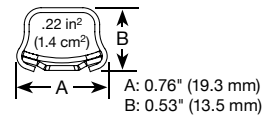

HBL500, HBL700 and HBL750 Series Metal Raceway

Color	Base and Cover, 10 Ft.		
Ivory	HBL50010IV	HBL70010IV	HBL75010IV
White	HBL50010W	HBL70010W	HBL75010W
Color	Base and Cover, 5 Ft.		
Ivory	HBL5005IV	-	HBL7505IV
White	-	-	-

Note: See page O-9 for plates and communication frames.

HBL500, HBL700 and HBL750 Series Fittings

Raceway Fittings	Color	Internal Elbow	External Elbow	90° Flat Elbow	45° Flat Elbow	Raceway Fittings	Color	Flat Elbow 1 1/2" Bend Radius
HBL500	Ivory White	HBL517IV HBL517W	HBL518IV HBL518W	HBL511IV HBL511W	HBL512IV -	HBL500, HBL700 & HBL750	Ivory White	HBL5711BRIVA -
HBL700 & HBL750	Ivory White	HBL717IVA HBL717WA	HBL718IVA HBL718WA	HBL711IVA HBL711WA	HBL712IVA -			