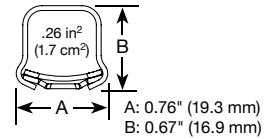

HBL500, HBL700 and HBL750 Series Metal Raceway

Color	Base and Cover, 10 Ft.		
Ivory	HBL50010IV	HBL70010IV	HBL75010IV
White	HBL50010W	HBL70010W	HBL75010W
Color	Base and Cover, 5 Ft.		
Ivory	HBL5005IV	-	HBL7505IV
White	-	-	-

Note: See page O-9 for plates and communication frames.

HBL500, HBL700 and HBL750 Series Fittings

Raceway Fittings	Color	Internal Elbow	External Elbow	90° Flat Elbow	45° Flat Elbow	Raceway Fittings	Color	Flat Elbow 1 1/2" Bend Radius
HBL500	Ivory White	HBL517IV HBL517W	HBL518IV HBL518W	HBL511IV HBL511W	HBL512IV -	HBL500, HBL700 & HBL750	Ivory White	HBL5711BRIVA -
HBL700 & HBL750	Ivory White	HBL717IVA HBL717WA	HBL718IVA HBL718WA	HBL711IVA HBL711WA	HBL712IVA -			